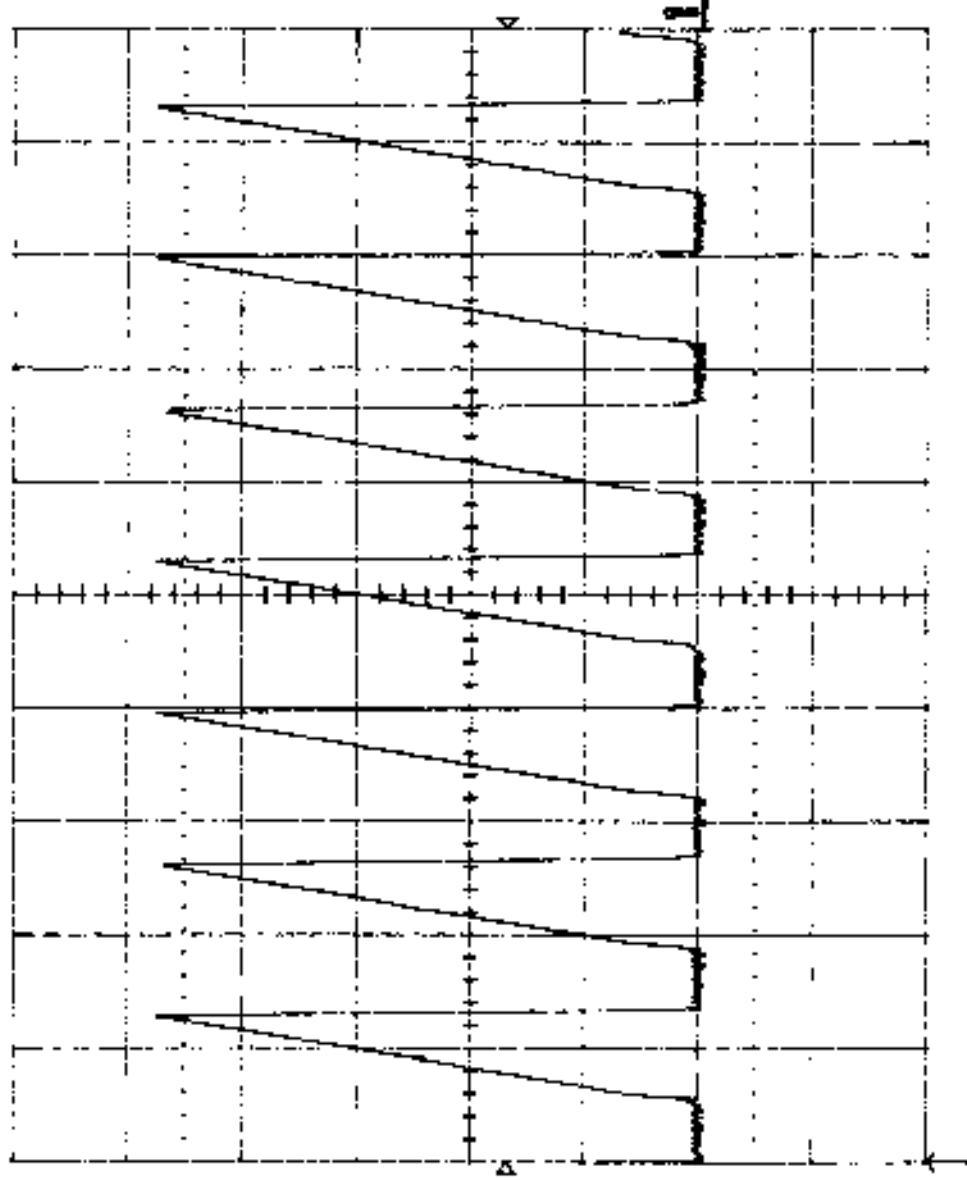

Transmitter → MBT → Scope
Int. Triggers: 40 kHz

14-Oct-99
11:29:00

1 20 μs
1.00 V

TRIGGER SETUP

Edge SMART

trigger on
1 Ext Ext10
Line

coupling
DC AC LFREQ
HFREQ HF

slope
Pos (Neg)
Window

holdoff
Off Time Evts

20 μs

1 1 V DC

2 .2 V DC 1.74 V

100 MS/s

STOPPED