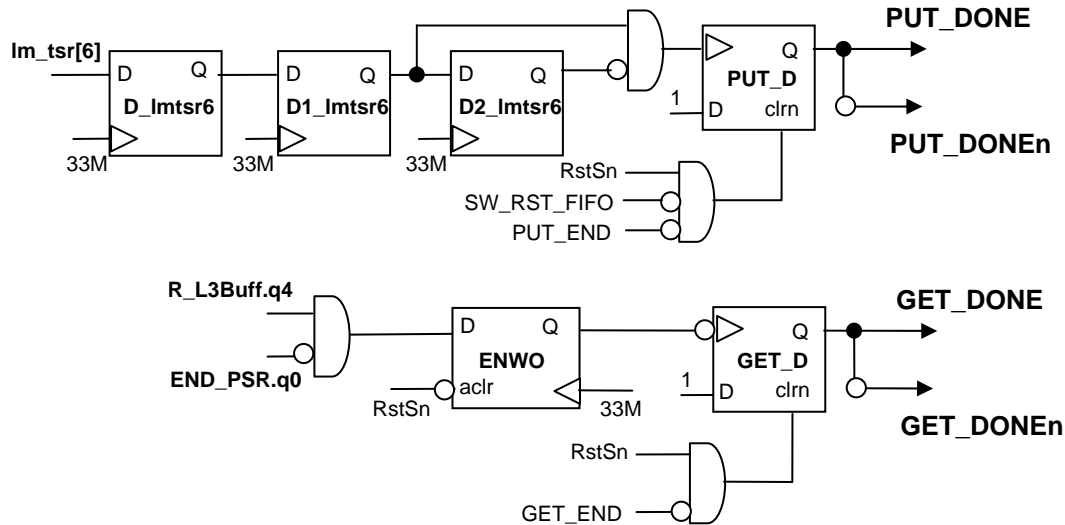

Buffer Controller: Signals to BM

code version: 20-May-03
 created in: *pci3_lm.tdf, b_ctrl.tdf*

Signal Transition Significance

- xxx_DONE = xxx_DONE[1] & xxx_DONE[2] & ... (active hi)
- xxx_DONEn = xxx_DONEn[1] # xxx_DONEn[2] # ... (active lo)
- xxx_DONE 0→1 all BC's done with PUT/GET
- xxx_DONEn 1→0 1st BC done with PUT/GET
- xxx_DONEn 0→1 all BC's received PUT/GET_END