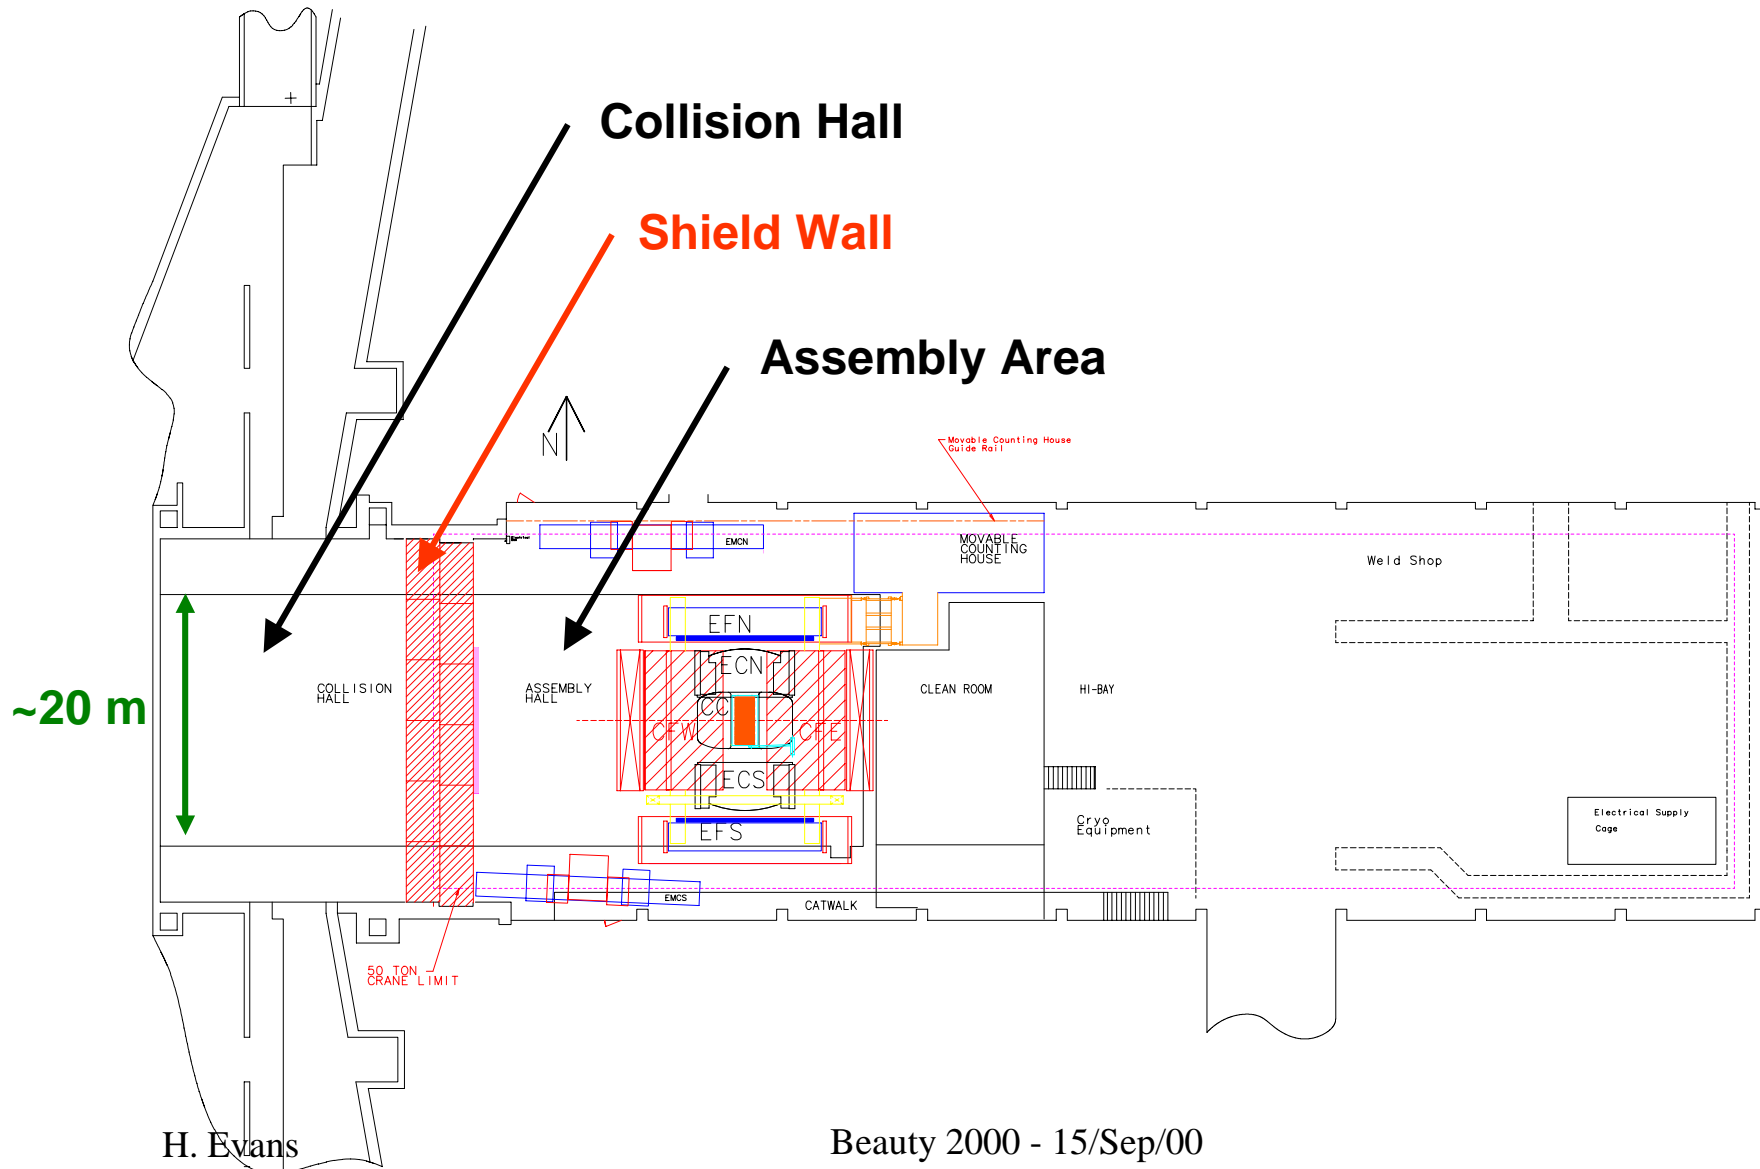

# Installation in Space

# Installation in Time

Fiber Tracker  
 Silicon  
 Forward Muon  
 Calorimeter  
 Overall Installation  
 ☾ - double shift assumed